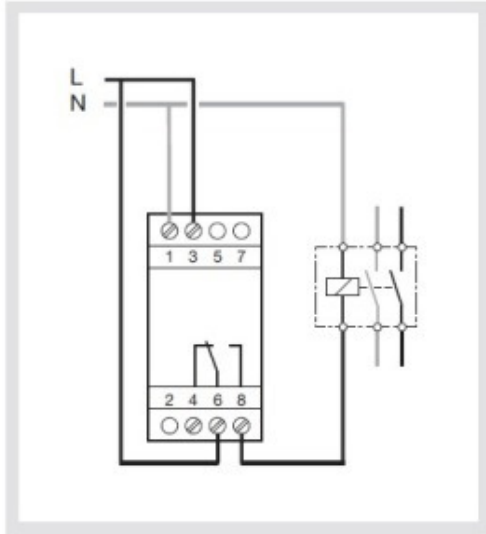

The EG005 programming key benefits both the installer and end user with a quick and easy to use tool.

Wiring / Installation

<http://www.hager.sg/energy-distribution/control-signaling/time-switches/digital-time-switch-eg103b-e/5604.htm>

© 2016 Hager Singapore